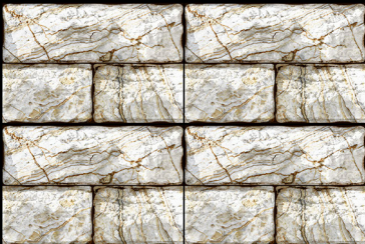

DIGNIFY KERAMOS

300 X 450 MM

300 X 300 MM

HARD MATT ELEVATION

8023

DIGITAL WALL TILES