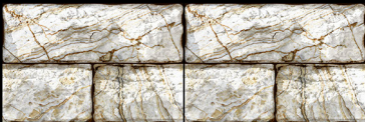

DIGNIFY KERAMOS

300 X 450 MM

300 X 300 MM

HARD MATT ELEVATION

8023

DIGITAL WALL TILES