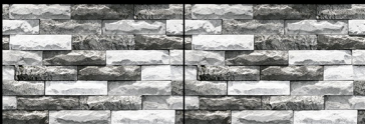

DIGNIFY KERAMOS

300 X 450 MM

300 X 300 MM

HARD MATT ELEVATION

8001

DIGITAL WALL TILES