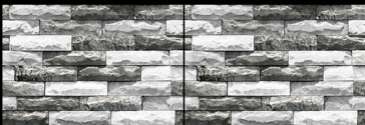

SINCE 9001 :2015

Tiles For Your Heaven

ITALIAN COLLECTION
DIGITAL WALL TILES

250 x 375 mm
300 x 450 mm

DIGNIFY KERAMOS

300 X 450 MM

300 X 300 MM

HARD MATT ELEVATION