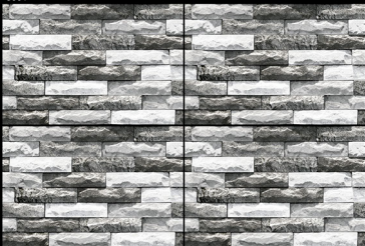

DIGNIFY KERAMOS

300 X 450 MM

300 X 300 MM

HARD MATT ELEVATION

8001

DIGITAL WALL TILES